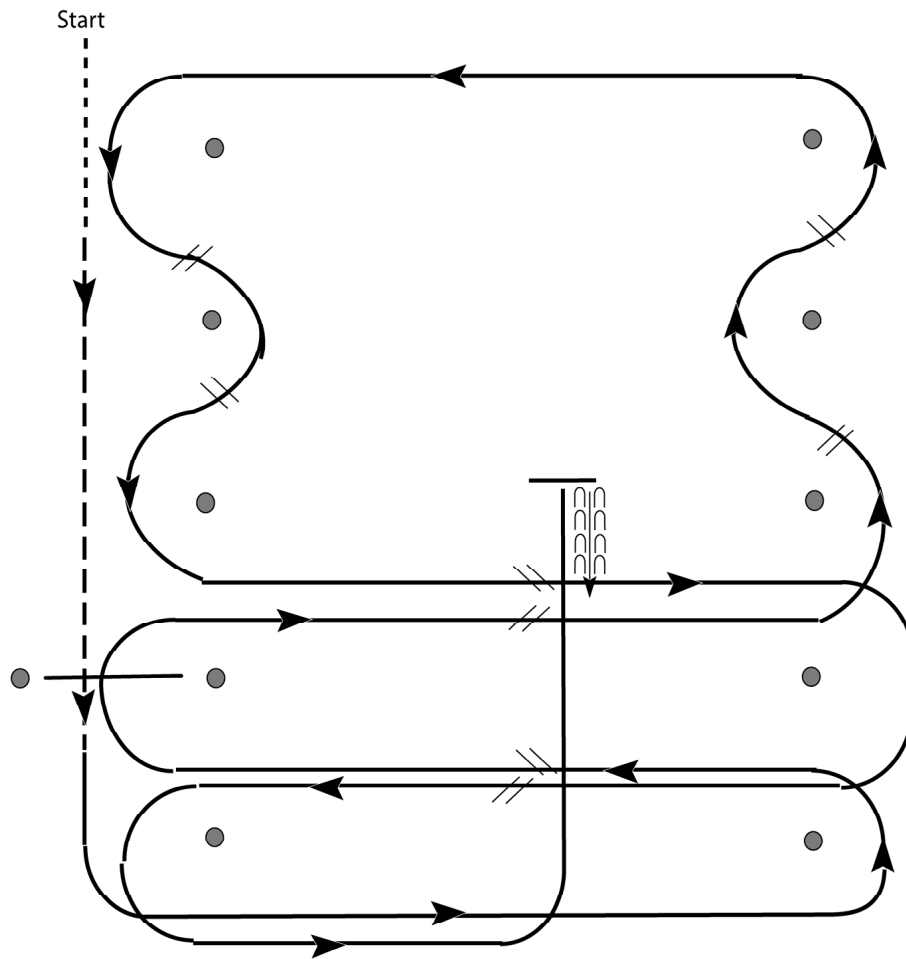

Banshee Ranch Sparkle & Spurs

Western Riding

Show Date: 05-20-2017

w w w . H o r s e S h o w P a t t e r n s . c o m

w w w . H o r s e S h o w P a t t e r n s . c o m

1. Walk, transition to jog, jog over log.
2. Transition to left.
3. First crossing change.
4. Lope over log.
5. Second crossing change.
6. First line change.
7. Second line change.
8. Third line change.
9. Fourth line change.
10. Third crossing change.
11. Fourth crossing change.
12. Lope up the center, stop and back.

[WR/OP-3]

Pattern Provided by:
Banshee Ranch