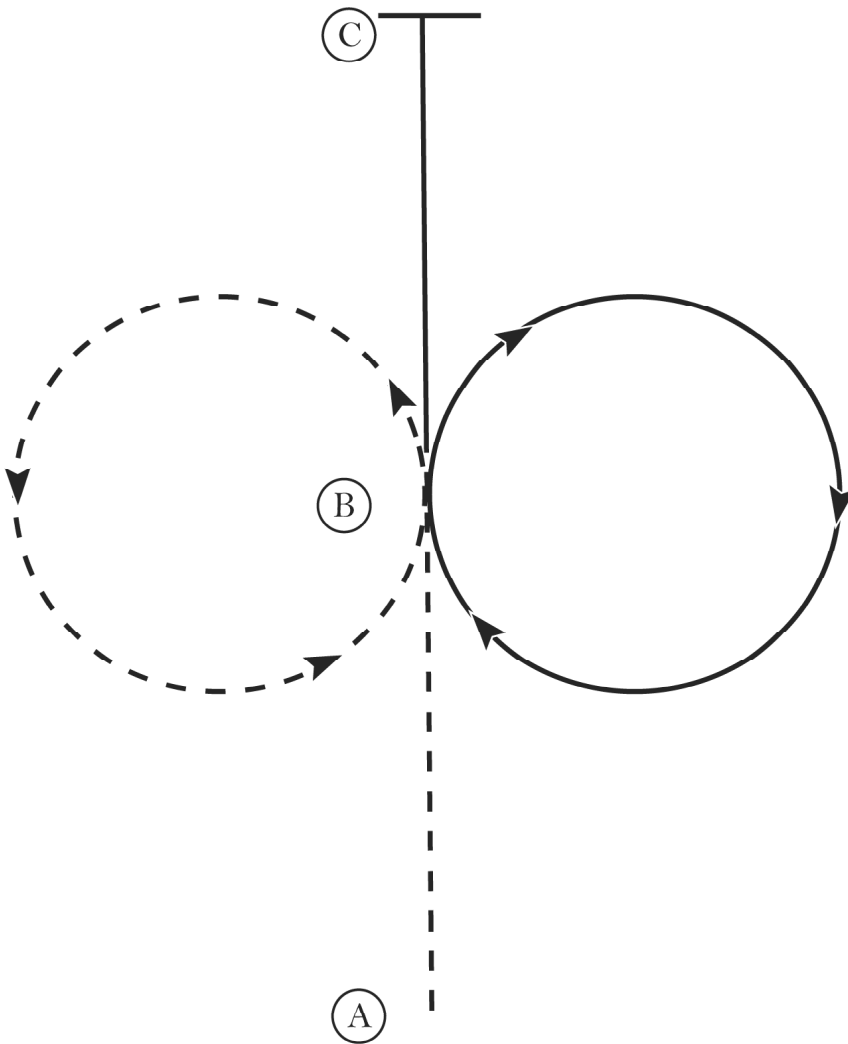

## Western Horsemanship (Open/Youth)

Show Date: 05-20-2017

www.HorseShowPatterns.com

www.HorseShowPatterns.com

1. Jog A to B
2. At B jog a circle to the left
3. At B lope a circle to the right on the right lead
4. Continue the lope to C
5. At C stop

Walk	.....
Jog	-----
Extended Jog	-----
Lope	—————
Leg Yield	
Lead Change	↘
Back	←←←←←
Marker	⊙
Sidepass	←←←←←

[WH/1-9]

Pattern Provided by:  
**Banshee Ranch**