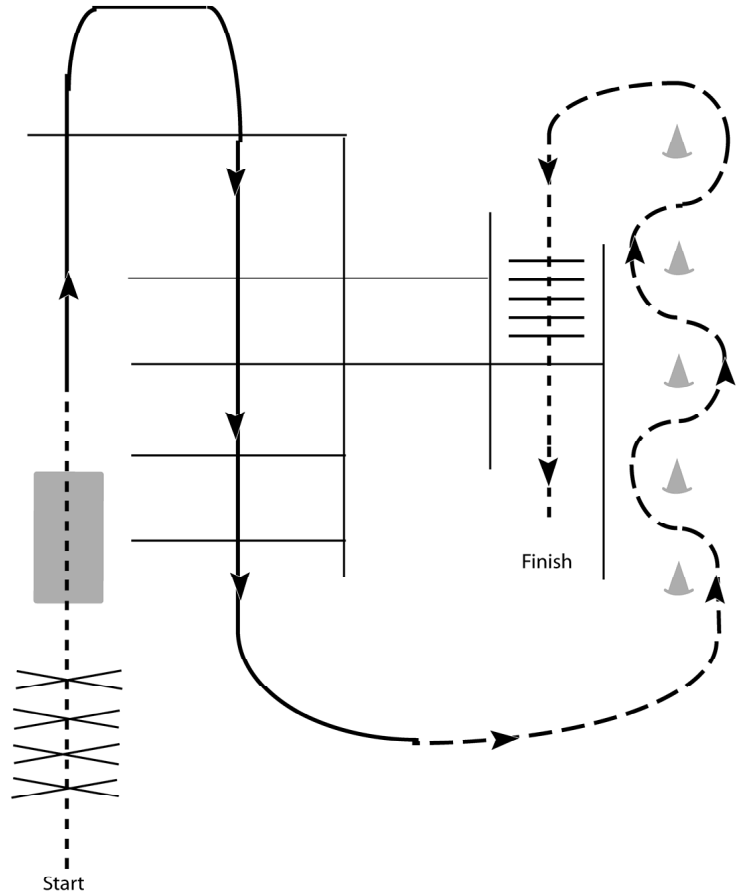

Banshee Ranch Sparkle & Spurs

Trail (Open/Youth)

Show Date: 05-20-2017

www.HorseShowPatterns.com

www.HorseShowPatterns.com

1. Walk over poles
2. Walk over bridge
3. Lope on the right lead through poles
4. Jog through serpentine
5. Walk over elevated poles to finish

Walk	-----
Jog	- - - - -
Extended Jog	— — — —
Lope	—————
Leg Yield	
Lead Change	— / —
Back	← ← ← ← ←
Marker	Ⓚ
Sidepass	← — — — — →

[T/1-3]

Pattern Provided by:
Banshee Ranch