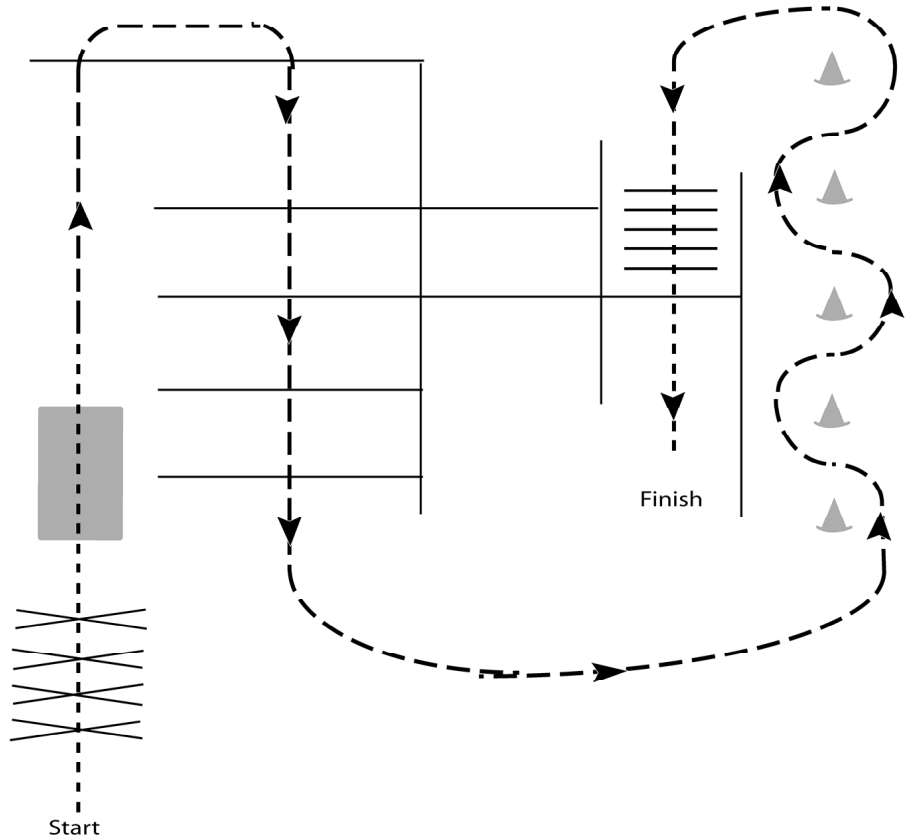

Banshee Ranch Sparkle & Spurs

Trail (Novice)

Show Date: 05-20-2017

www.HorseShowPatterns.com

www.HorseShowPatterns.com

1. Walk over poles
2. Walk over bridge
3. Jog through poles
4. Jog through serpentine
5. Walk over poles to finish

Walk	-----
Jog	- - - - -
Extended Jog	— — — —
Lope	—————
Leg Yield	
Lead Change	— / —
Back	← ← ← ← ←
Marker	ⓑ
Sidepass	← — — — — →

[T/WT-4]

Pattern Provided by:
Banshee Ranch