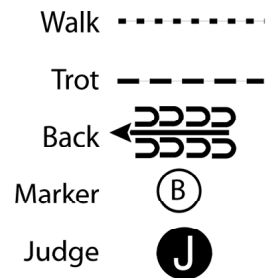

Banshee Ranch Sparkle & Spurs

Showmanship (Open/Youth)

Show Date: 05-20-2017

www.HorseShowPatterns.com

www.HorseShowPatterns.com

1. Walk from A to Judge.
2. Stop, perform a 180 degree turn and set up for inspection.
3. When dismissed perform a 180 degree turn.
4. Trot straight away from judge.
5. Follow instructions from ring steward.

[S/1-10]

Pattern Provided by:
Banshee Ranch