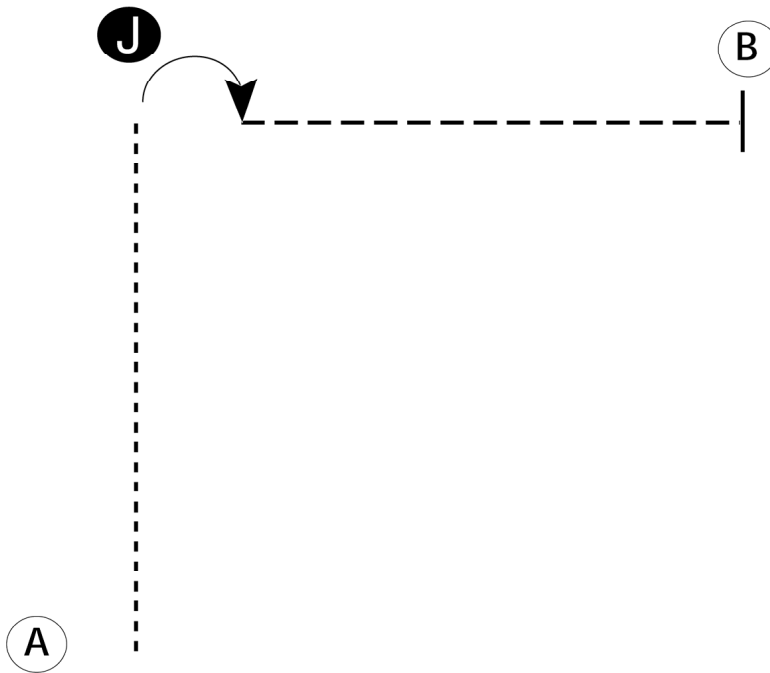

## Showmanship (Novice)

Show Date: 05-20-2017

w w w . H o r s e S h o w P a t t e r n s . c o m

w w w . H o r s e S h o w P a t t e r n s . c o m

Be ready at A.

1. Walk from A to Judge.
2. Stop and set up for inspection.
3. When dismissed, perform a 90 degree turn.
4. Trot away from judge to B.
5. Stop at B.
6. Follow the instructions of your ring steward.

[S/WT-7]

Pattern Provided by:  
**Banshee Ranch**