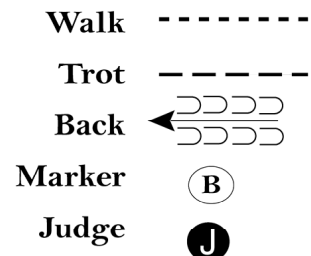

## Showmanship (Novice)

Show Date: 05-20-2017

w w w . H o r s e S h o w P a t t e r n s . c o m

w w w . H o r s e S h o w P a t t e r n s . c o m

Be ready at A.

1. Walk from A to Judge.
2. Stop and set up for inspection.
3. When dismissed, perform a 90 degree turn.
4. Trot away from judge to B.
5. Stop at B.
6. Follow the instructions of your ring steward.