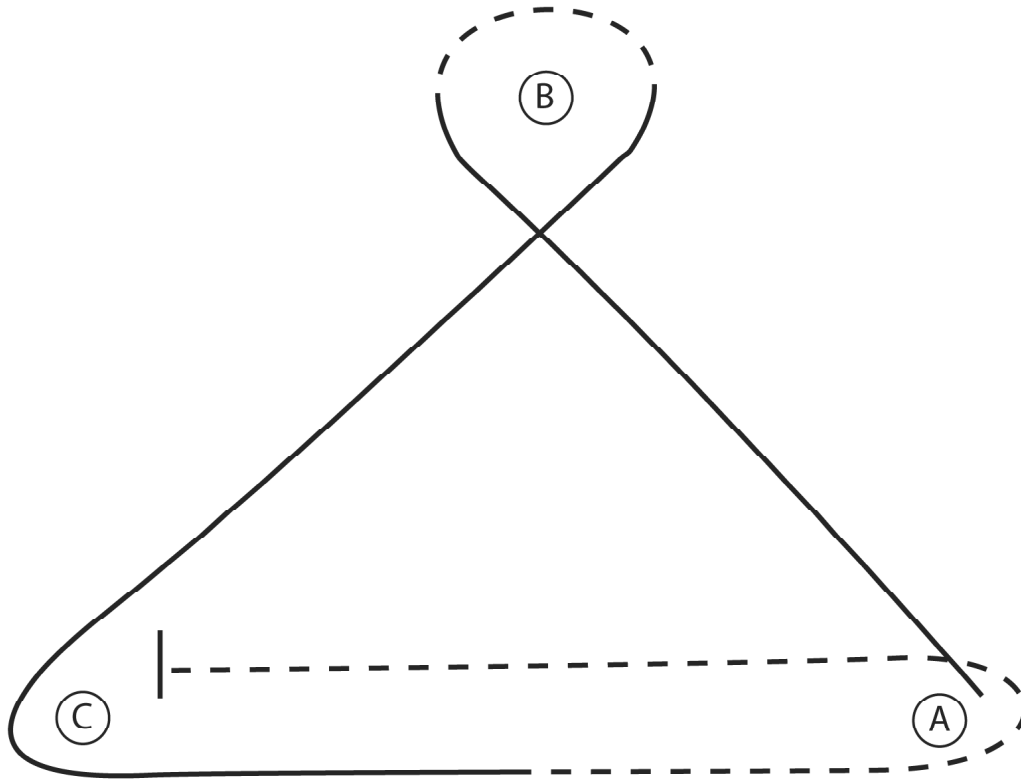

## Hunt Equitation (Open/Youth)

Show Date: 05-20-2017

w w w . H o r s e S h o w P a t t e r n s . c o m

w w w . H o r s e S h o w P a t t e r n s . c o m

1. Canter on the right lead A to B
2. At B posting trot around B
3. At B canter on the left lead to and around C and continue towards A
4. Halfway to A posting trot on the right diagonal to and around A and continue towards C
5. Halfway to C sit the trot
6. Stop at C