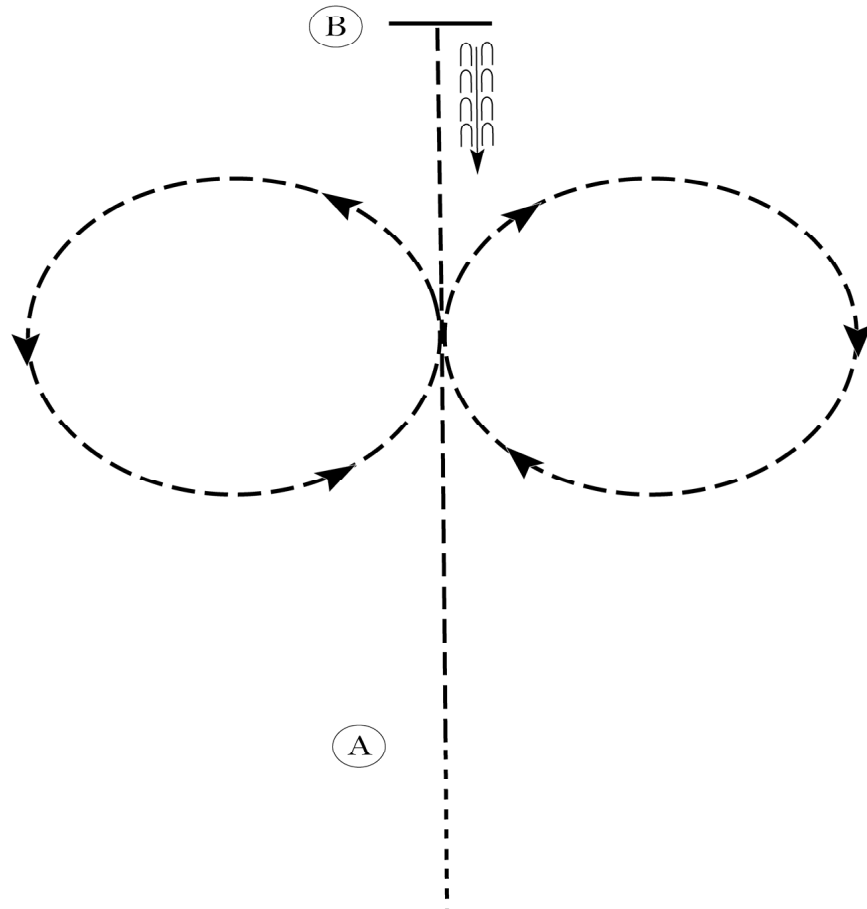

## Hunt Equitation (Novice)

Show Date: 05-20-2017

www.HorseShowPatterns.com

www.HorseShowPatterns.com

1. Walk to A.
2. At A sitting trot towards B.
3. When halfway to B posting trot circle to the right followed by a posting trot circle to the left.
4. Continue the posting trot to B.
5. At B stop and back approximately one horse length.

Walk	-----
Trot	- - - - -
Extended Trot	_____
Canter	—————
Leg Yield	
Lead Change	↙ ↘
Back	← ← ← ← ←
Marker	(B)
Sidepass	← ← ← ← ←
Hand Gallop	—————

[HSE/WT-4]

Pattern Provided by:  
**Banshee Ranch**